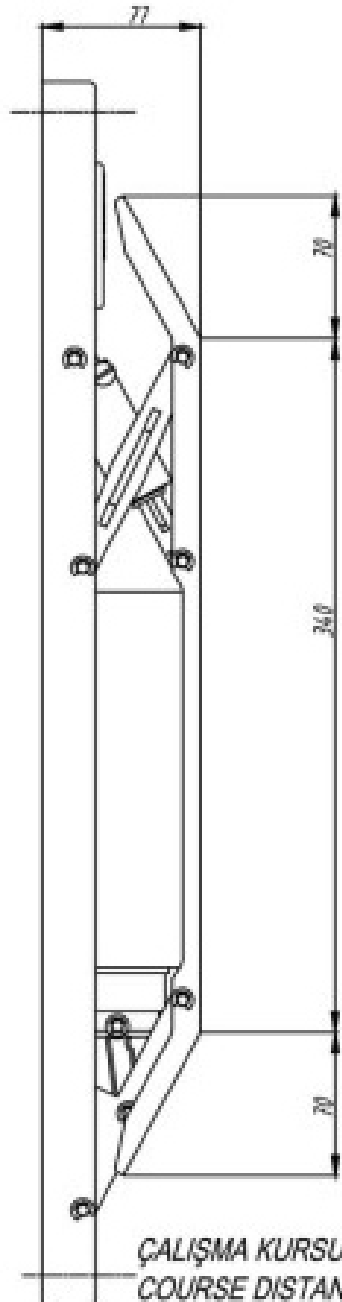

Sky
Elevator
www.sky-elevator.com

ÇALIŞMA KURSU 33 mm
COURSE DISTANCE 33 mm