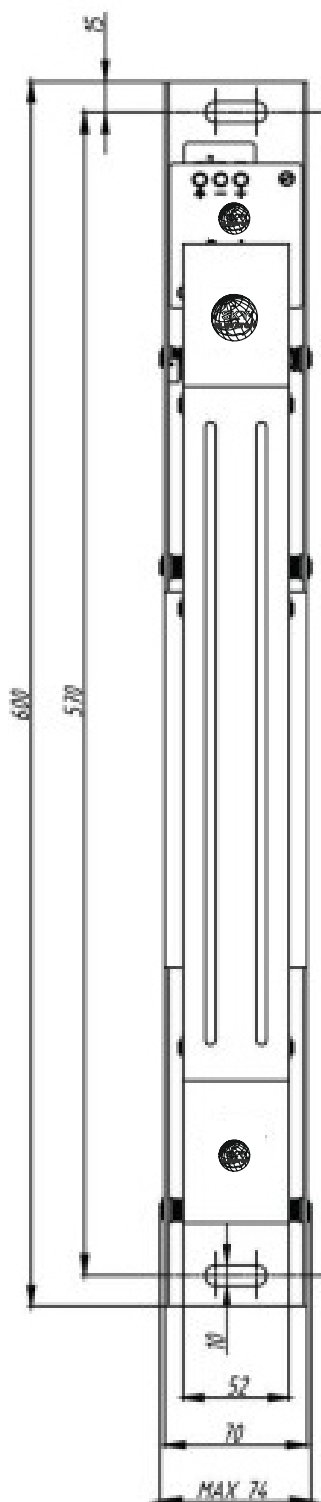

Sky
Elevator
www.sky-elevator.com

ÇALIŞMA KURSU 33 mm
COURSE DISTANCE 33 mm