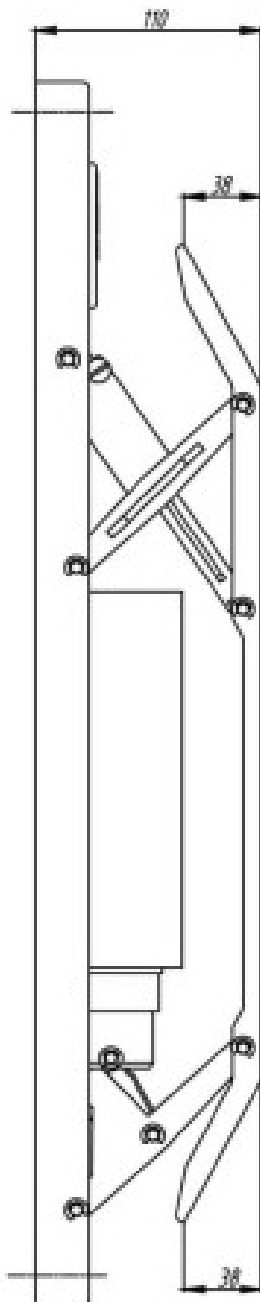

Sky
Elevator
www.sky-elevator.com

ÇALIŞMA KURSU 33 mm
COURSE DISTANCE 33 mm